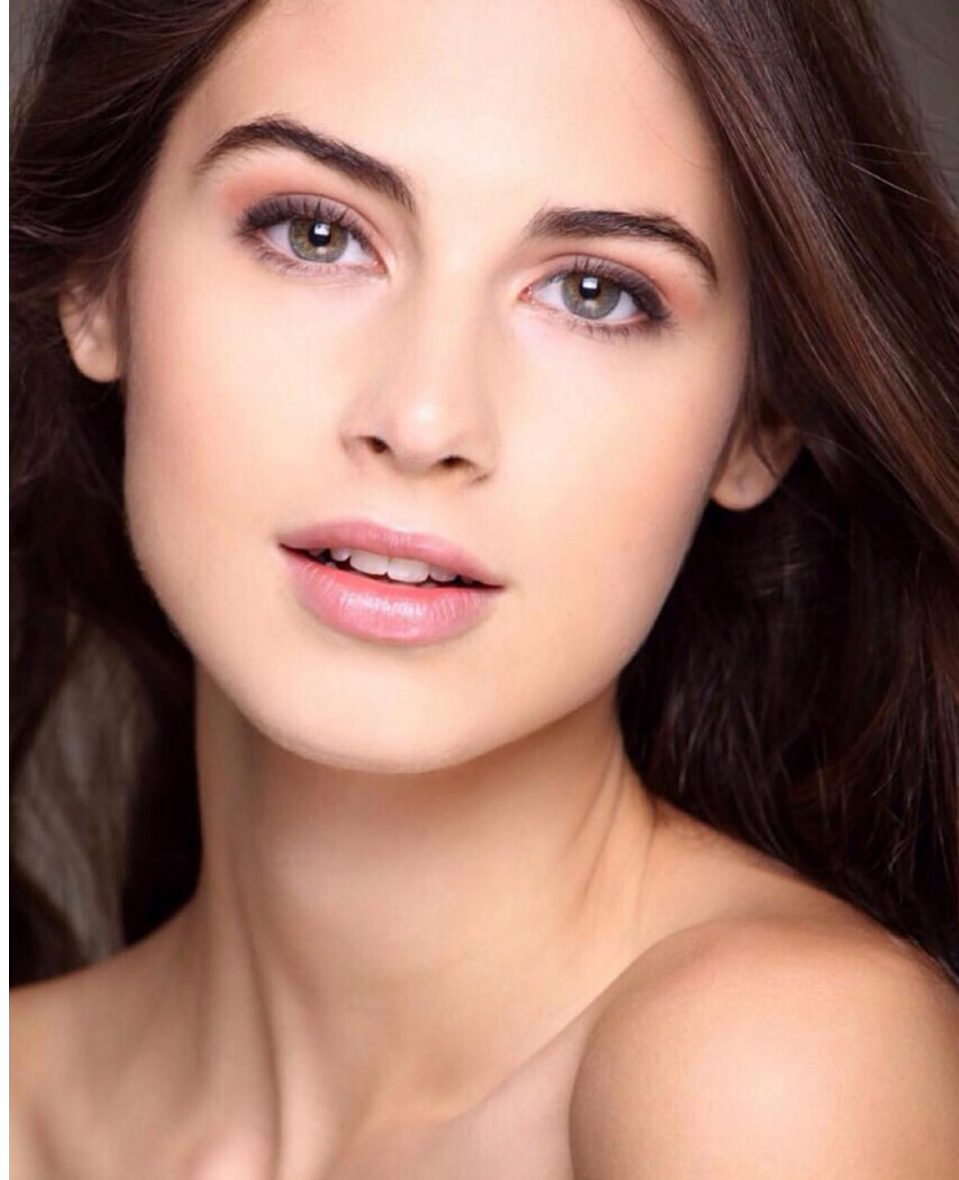

GISELLE

Height 177cm Bust 77cm Waist 62cm Hips 90cm Shoe 40 EU/9 US/6.5 UK Hair Brown Eyes Green

GISELLE

Height 177cm Bust 77cm Waist 62cm Hips 90cm Shoe 40 EU/9 US/6.5 UK Hair Brown Eyes Green

GISELLE

Height 177cm Bust 77cm Waist 62cm Hips 90cm Shoe 40 EU/9 US/6.5 UK Hair Brown Eyes Green