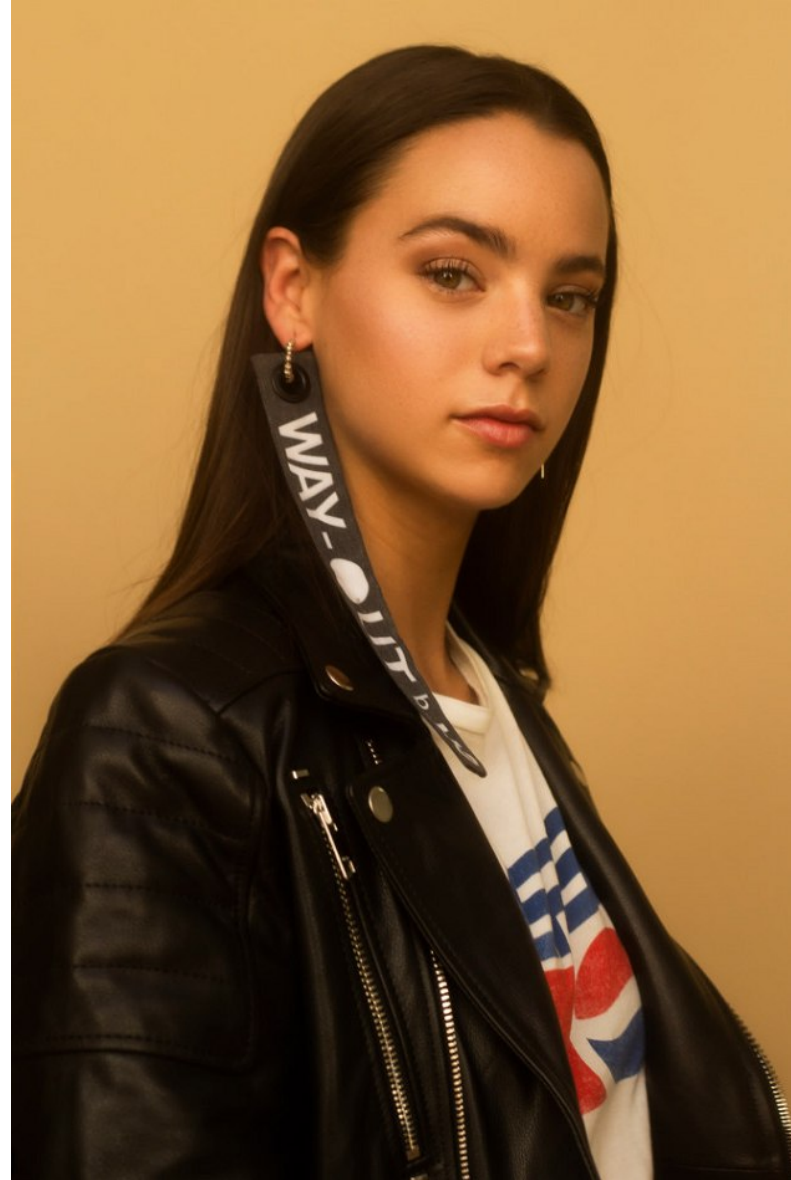

CONNIE

Height 164cm Bust 89cm Waist 68cm Hips 90cm Shoe 37.5 EU/6.5 US/4.5 UK Hair Brown Eyes Hazel

CONNIE

Height 164cm Bust 89cm Waist 68cm Hips 90cm Shoe 37,5 EU/6,5 US/4,5 UK Hair Brown Eyes Hazel

CONNIE

Height 164cm Bust 89cm Waist 68cm Hips 90cm Shoe 37,5 EU/6,5 US/4,5 UK Hair Brown Eyes Hazel

CONNIE

Height 164cm Bust 89cm Waist 68cm Hips 90cm Shoe 37,5 EU/6,5 US/4,5 UK Hair Brown Eyes Hazel

CONNIE

Height 164cm Bust 89cm Waist 68cm Hips 90cm Shoe 37.5 EU/6.5 US/4.5 UK Hair Brown Eyes Hazel