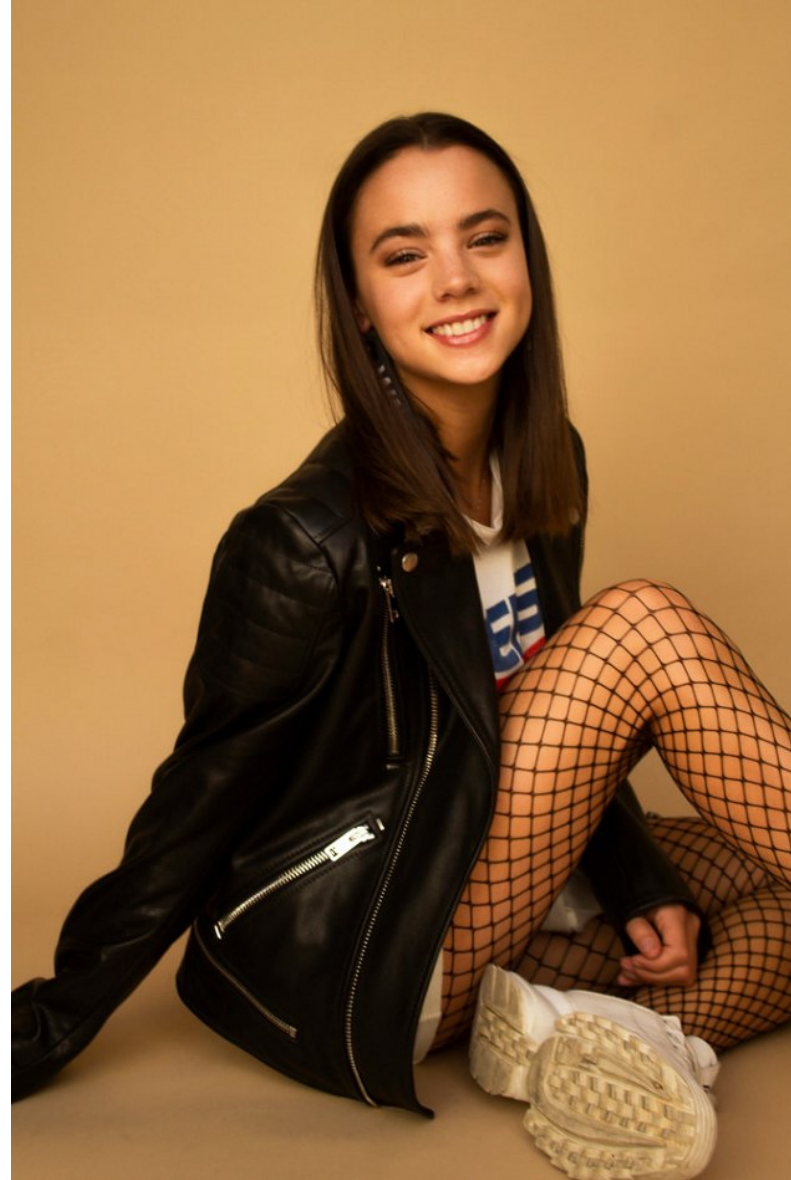

Height 164cm Bust 89cm Waist 68cm Hips 90cm Shoe 37,5 EU/6,5 US/4,5 UK Hair Brown Eyes Hazel

CONNIE

Height 164cm Bust 89cm Waist 68cm Hips 90cm Shoe 37,5 EU/6,5 US/4,5 UK Hair Brown Eyes Hazel

CONNIE

Height 164cm Bust 89cm Waist 68cm Hips 90cm Shoe 37.5 EU/6.5 US/4.5 UK Hair Brown Eyes Hazel