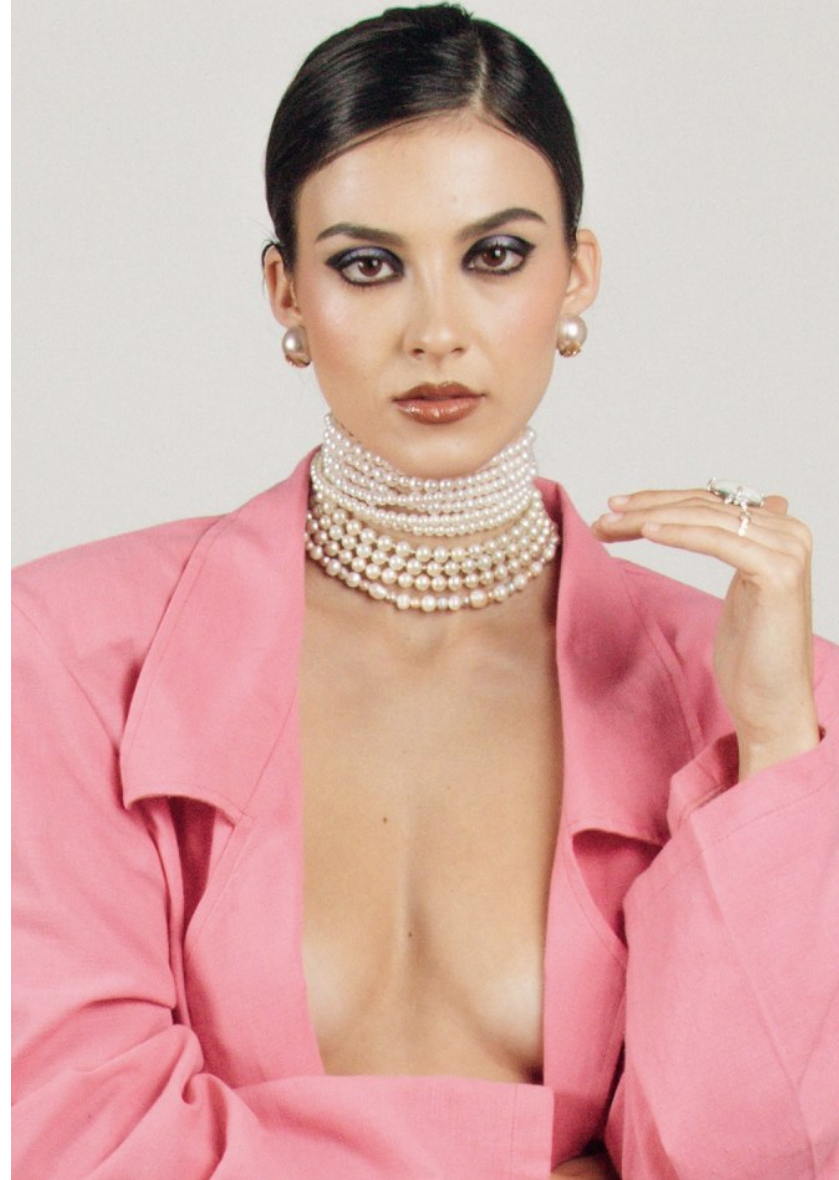

CAMILA E

Height 175cm Bust 80cm Waist 66cm Hips 90cm Shoe 39.5 EU/8.5 US/6 UK Hair Brown Eyes Hazel

## CAMILA E

Height 175cm | Bust 80cm | Waist 66cm | Hips 90cm | Shoe 39.5 EU/8.5 US/6 UK | Hair Brown | Eyes Hazel