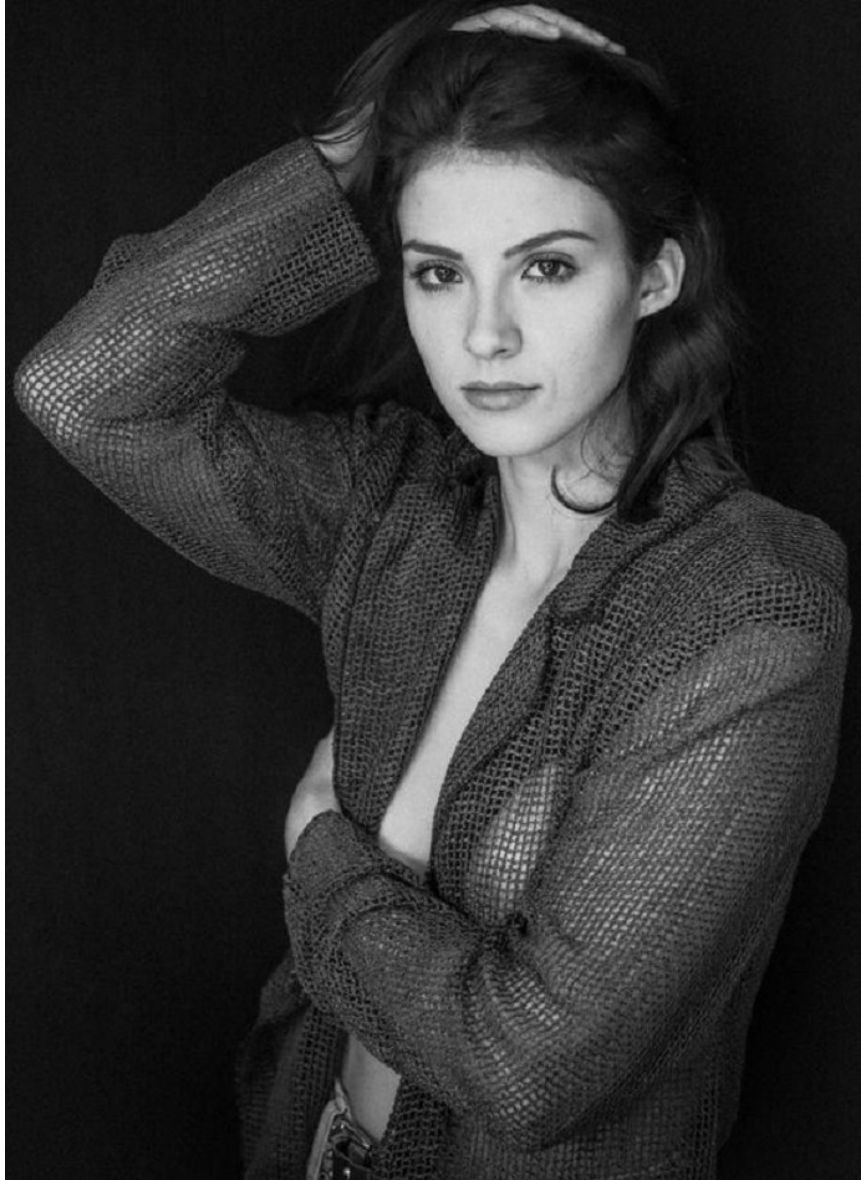

CAMILA E

Height 175cm Bust 80cm Waist 66cm Hips 90cm Shoe 39.5 EU/8.5 US/6 UK Hair Brown Eyes Hazel

## CAMILA E

Height 175cm | Bust 80cm | Waist 66cm | Hips 90cm | Shoe 39.5 EU/8.5 US/6 UK | Hair Brown | Eyes Hazel

## CAMILA E

Height 175cm | Bust 80cm | Waist 66cm | Hips 90cm | Shoe 39.5 EU/8.5 US/6 UK | Hair Brown | Eyes Hazel

CAMILA E

Height 175cm Bust 80cm Waist 66cm Hips 90cm Shoe 39.5 EU/8.5 US/6 UK Hair Brown Eyes Hazel