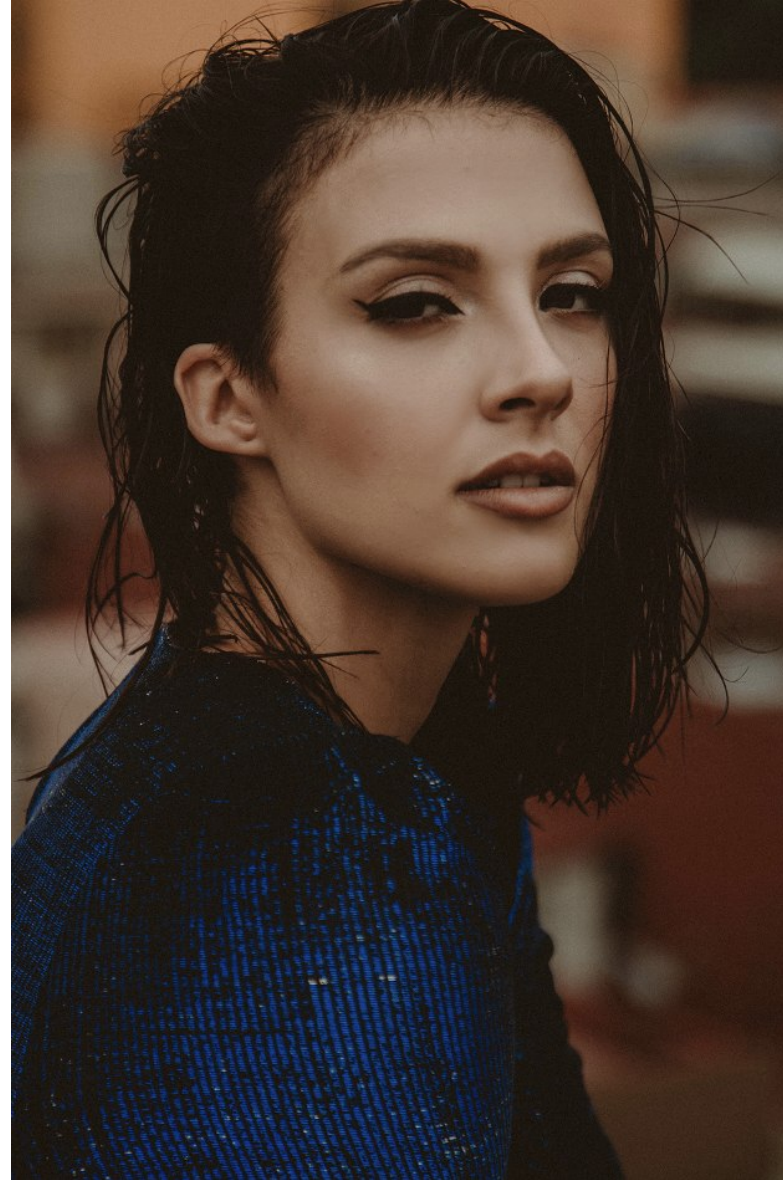

CAMILA E

Height 175cm Bust 80cm Waist 66cm Hips 90cm Shoe 39.5 EU/8.5 US/6 UK Hair Brown Eyes Hazel

## CAMILA E

Height 175cm | Bust 80cm | Waist 66cm | Hips 90cm | Shoe 39.5 EU/8.5 US/6 UK | Hair Brown | Eyes Hazel

## CAMILA E

Height 175cm | Bust 80cm | Waist 66cm | Hips 90cm | Shoe 39.5 EU/8.5 US/6 UK | Hair Brown | Eyes Hazel

CAMILA E

Height 175cm Bust 80cm Waist 66cm Hips 90cm Shoe 39.5 EU/8.5 US/6 UK Hair Brown Eyes Hazel