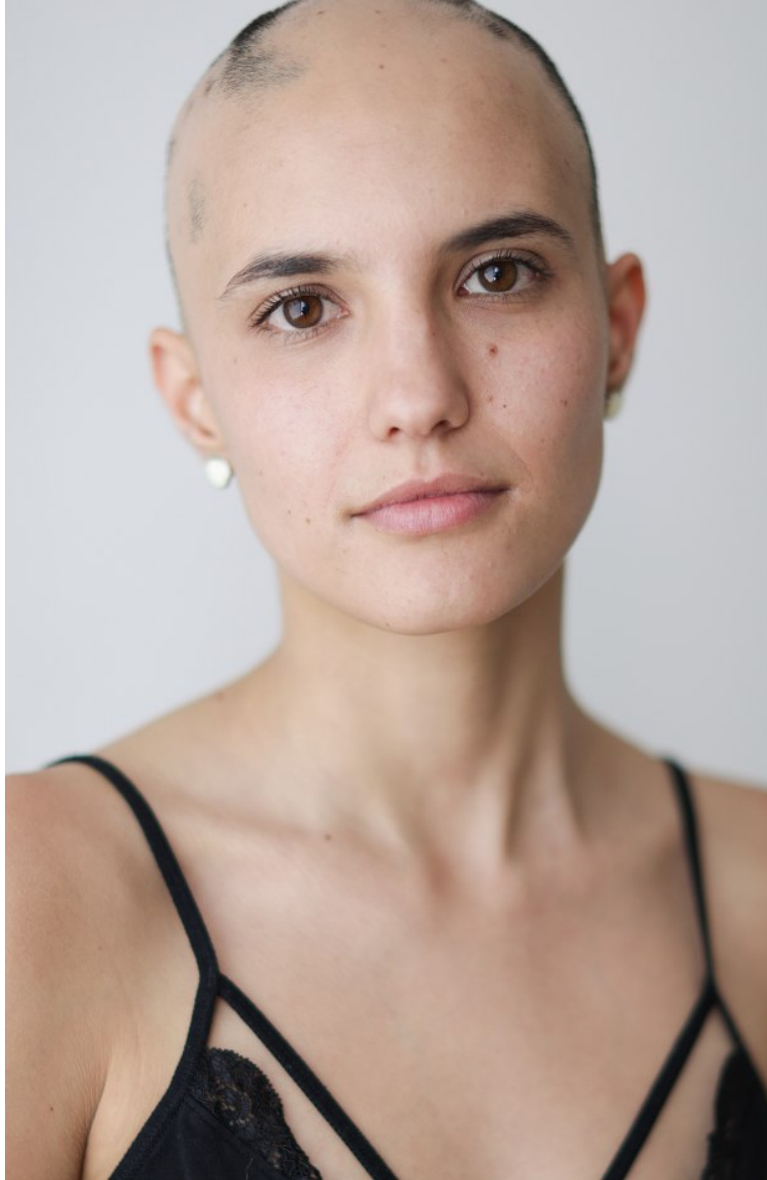

CAMILA SOLORZANO

Height 164cm Bust 73cm Waist 64cm Hips 89cm Shoe 37 EU/6 US/4 UK Eyes Brown

CAMILA SOLORZANO

Height 164cm Bust 73cm Waist 64cm Hips 89cm Shoe 37 EU/6 US/4 UK Eyes Brown

CAMILA SOLORZANO

Height 164cm Bust 73cm Waist 64cm Hips 89cm Shoe 37 EU/6 US/4 UK Eyes Brown

CAMILA SOLORZANO

Height 164cm Bust 73cm Waist 64cm Hips 89cm Shoe 37 EU/6 US/4 UK Eyes Brown

CAMILA SOLORZANO

Height 164cm Bust 73cm Waist 64cm Hips 89cm Shoe 37 EU/6 US/4 UK Eyes Brown